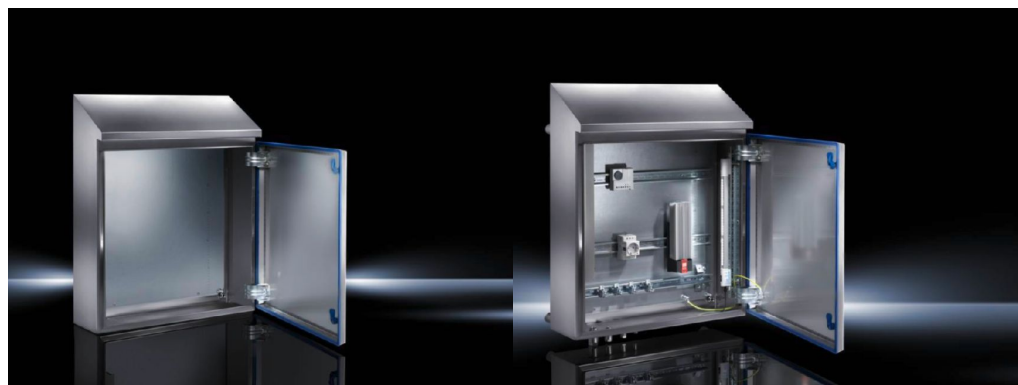

## Product description

**Benefits:** Roof pitch 30° forwards

**Material:** Enclosure and door: Stainless steel 1.4301 (AISI 304)  
Mounting plate: Sheet steel  
Lock inserts HD: Stainless steel 1.4404 (AISI 316L)  
Seal: Silicone, compliant with FDA Guideline 21 CFR 177.2600