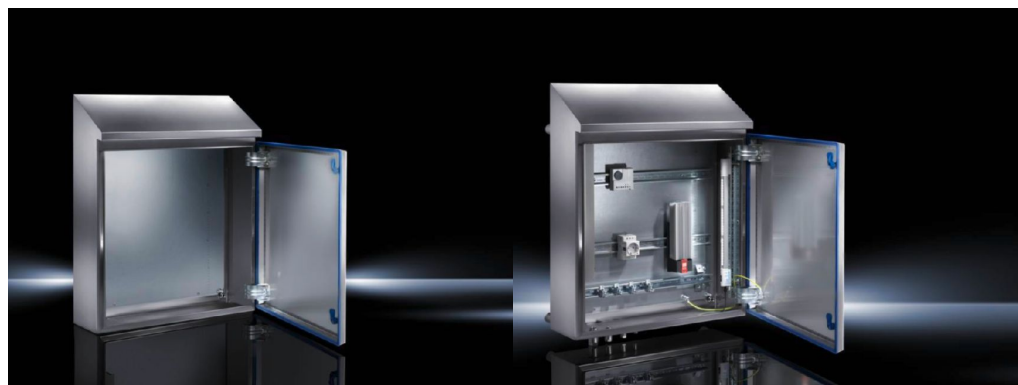

SOFTWARE & SERVICES

FRIEDHELM LOH GROUP

Hygienic Design Compact enclosure HD – HD 1306.600

created : 14.04.2016 build on www.rittal.com/uk-en

Product description

Benefits: Roof pitch 30° forwards

Material: Enclosure and door: Stainless steel 1.4301 (AISI 304)
Mounting plate: Sheet steel
Lock inserts HD: Stainless steel 1.4404 (AISI 316L)
Seal: Silicone, compliant with FDA Guideline 21 CFR 177.2600

Surface finish: Enclosure and door: Brushed, grain 400, peak-to-valley height < 0.8 µm
Mounting plate: Zinc-plated
Seal: Blue, dyed (RAL 5010)

**Protection category
IP to IEC 60 529:** IP 66

**Protection category
IP to DIN 40 050-9:** IP 69K