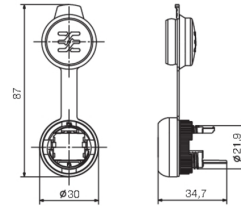

Data sheet

**Industrial Ethernet
IE-FCM-USB-AB**

Weidmüller Interface GmbH & Co. KG
Klingenbergstraße 16
D-32758 Detmold
Germany
Fon: +49 5231 14-0
Fax: +49 5231 14-292083
www.weidmueller.com

Drawings

Dimensioned drawing