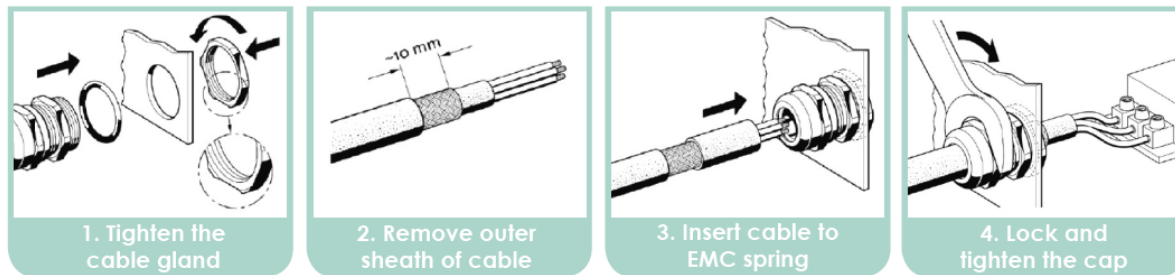

CY Cable EMC IP68 Nickel Plated Brass Metric Glands

Eland Part No	Routeco Part no	Link	Thread	Clamp range	Thread length
V0302011GR000	CY2C0.75	EMC2-M16	M16	4-8mm	7mm
V0302021GR000	CY2C1.0	EMC2-M16	M16	4-8mm	7mm
V0302031GR000	CY2C1.5	EMC2-M20	M20	6-12mm	8mm
V0303011GR000	CY3C0.75	EMC2-M16	M16	6-12mm	8mm
V0303021GR000	CY3C1.0	EMC2-M20	M20	6-12mm	8mm
V0303031GR000	CY3C1.5	EMC2-M20	M20	6-12mm	8mm
V0304011GR000	CY4C0.75	EMC2-M20	M20	6-12mm	8mm
V0304021GR000	CY4C1.0	EMC2-M20	M20	6-12mm	8mm
V0304031GR000	CY4C1.5	EMC2-M20	M20	6-12mm	8mm