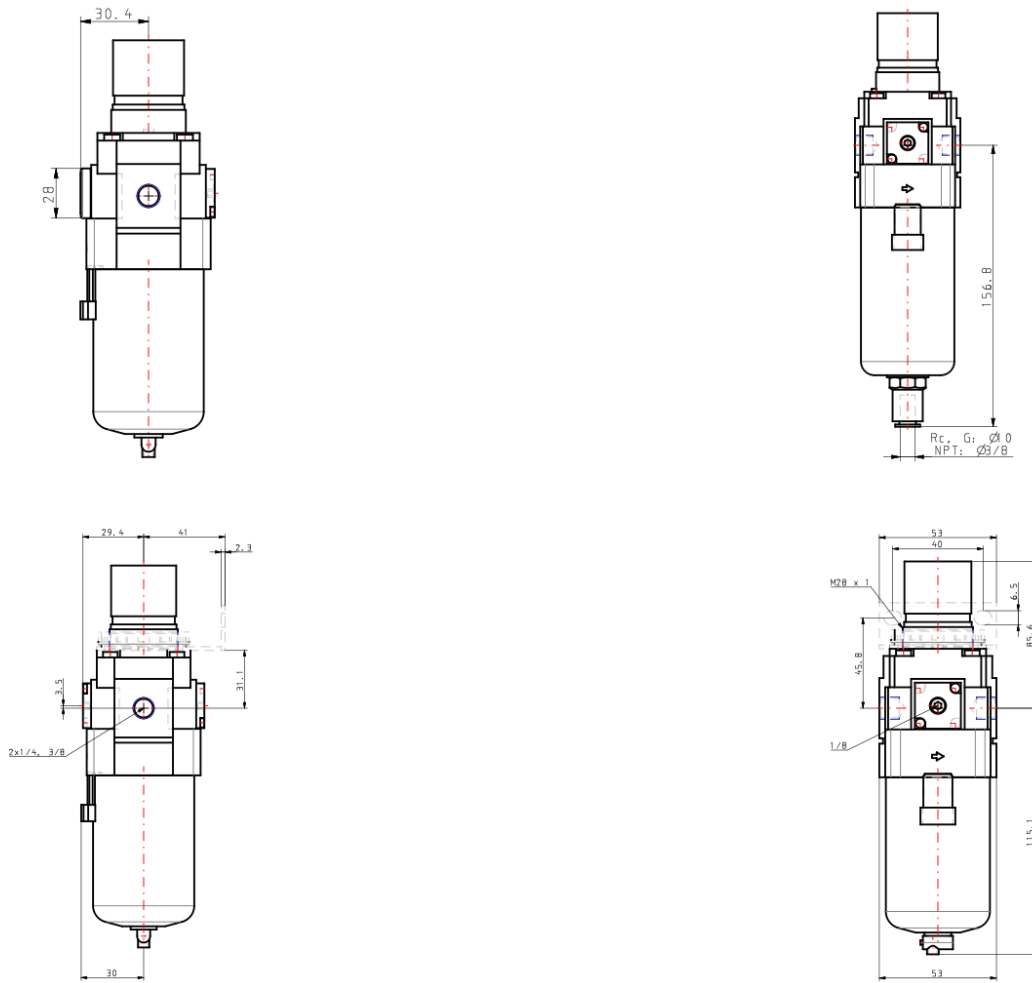

## AW30-F03CE-B

## Standard Specifications

|                   |          |
|-------------------|----------|
| Made to Order 1   | None     |
| Body Size         | 30       |
| Backflow Function | None     |
| Thread            | G        |
| Port              | 3/8      |
| Option            | C + E    |
| Semi-standard 1   | Standard |
| Semi-standard 2   | Standard |
| Made to Order 2   | None     |
| Weight            | 0.424 kg |

# Dimensions

## Related Products

**AL30-F03-A**  
AL10-60-A, Lubricator

**VHS30-F03B**  
VHS20/30/40/50, Pressure Relief 3 Port Valve w/Locking Holes (Single Action)