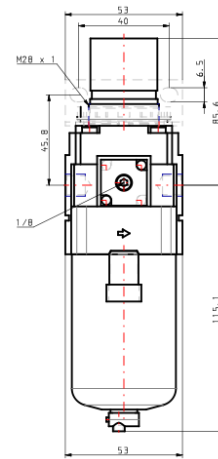

AW30-F03C-B

Data Sheet

Standard Specifications

Made to Order 1	None
Body Size	30
Backflow Function	None
Thread	G
Port	3/8
Option	N.C.
Semi-standard 1	Standard
Semi-standard 2	Standard
Made to Order 2	None
Weight	0.423 kg

Dimensions

Related Products

AL30-F03-A
AL10-60-A, Lubricator

VHS30-F03B
VHS20/30/40/50, Pressure Relief 3 Port Valve w/Locking Holes (Single Action)