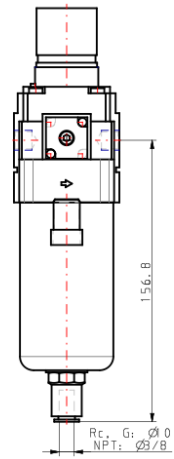

AW30-F03C-B

Data Sheet

Standard Specifications

Made to Order 1	None
Body Size	30
Backflow Function	None
Thread	G
Port	3/8
Option	N.C.
Semi-standard 1	Standard
Semi-standard 2	Standard
Made to Order 2	None
Weight	0.423 kg

Dimensions

Related Products

AL30-F03-A
AL10-60-A, Lubricator

VHS30-F03B
VHS20/30/40/50, Pressure Relief 3 Port Valve w/Locking Holes (Single Action)