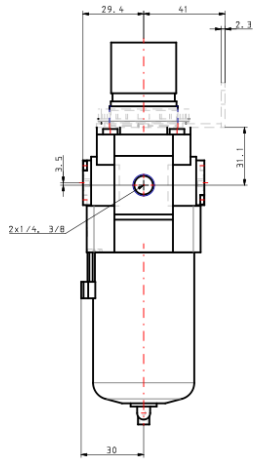

AW30-F03C-B

Data Sheet

Standard Specifications

Made to Order 1	None
Body Size	30
Backflow Function	None
Thread	G
Port	3/8
Option	N.C.
Semi-standard 1	Standard
Semi-standard 2	Standard
Made to Order 2	None
Weight	0.423 kg

Dimensions

Related Products

AL30-F03-A
AL10-60-A, Lubricator

VHS30-F03B
VHS20/30/40/50, Pressure Relief 3 Port Valve w/Locking Holes (Single Action)