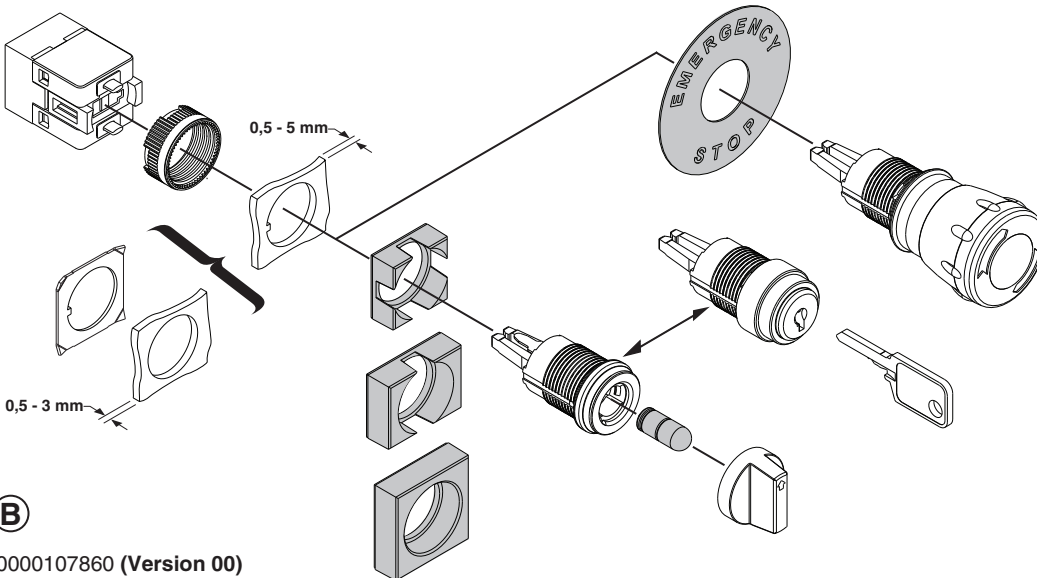

Push Buttons

(Cat 800B-___)

WARNING

To prevent electrical shock, disconnect from power source before installing or servicing.

UL / CSA Type 4, 4X, 13 EN / IEC IP66
Environmental ratings are maintained when Recognized or Listed components with same ratings are used.

Option
Wahl
Opzione
Opção
Opción
选项
オプション

Optional
En Option
Wahlweise
Opzionale
Opcional
可选择的
オプションアクセサリ

A						
B						
	18	18	24	30	40	
	18	24	24	30	40	

A

B

800B-PL

800B-PS11

800B-PS22