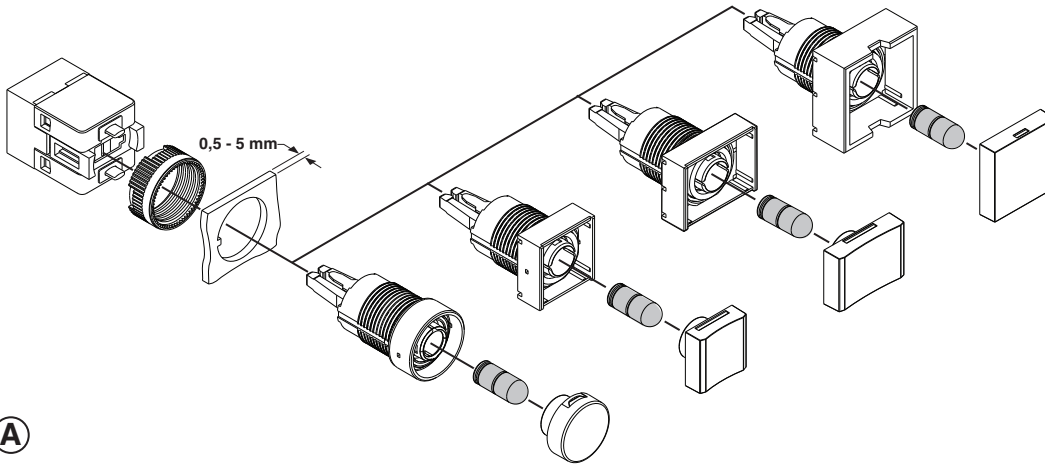

Push Buttons

(Cat 800B-___)

WARNING

To prevent electrical shock, disconnect from power source before installing or servicing.

UL / CSA Type 4, 4X, 13 EN / IEC IP66
Environmental ratings are maintained when Recognized or Listed components with same ratings are used.

Option
Wahl
Opzione
Opção
Opción
选项
オプション

Optional
En Option
Wahlweise
Opzionale
Opcional
可选择的
オプションアクセサリ

A						
B						
	18	18	24	30	40	
	18	24	24	30	40	

A

B

800B-PL

800B-PS11

800B-PS22