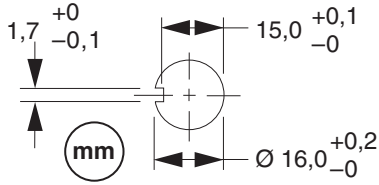

Push Buttons

(Cat 800B-___)

WARNING

To prevent electrical shock, disconnect from power source before installing or servicing.

UL / CSA Type 4, 4X, 13 EN / IEC IP66
Environmental ratings are maintained when Recognized or Listed components with same ratings are used.