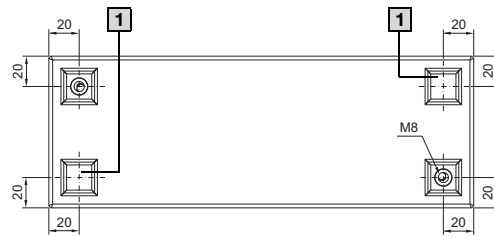

Switch housings

Model No. SM	B1	B2	Punchings
2384.010	100	98	A
2384.020	160	158	A, B
2384.030	220	218	A, B, C
2384.040	280	278	A, B, C, D

- 1** Additional attachment possible
- 2** Not applicable to SM 2384.010