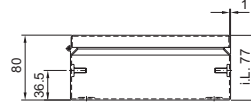

Enclosures

Stainless steel

Bus enclosures BG

BG 1558.010, BG 1559.010

BG 1583.010, BG 1584.010, BG 1585.010

1 Only for BG 1559.010

2 Support rail TS 35/7.5

i.L. = Clearance width