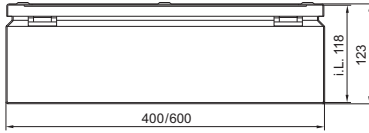

Enclosures

Stainless steel

Bus enclosures BG

BG 1558.010, BG 1559.010

BG 1583.010, BG 1584.010, BG 1585.010

1 Only for BG 1559.010

2 Support rail TS 35/7.5

i.L. = Clearance width