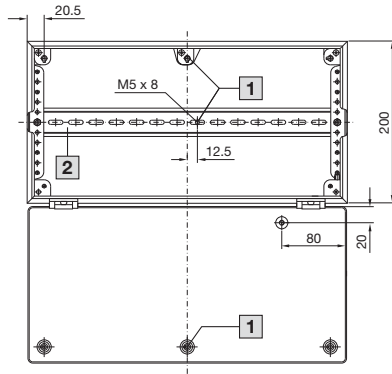

Enclosures

Stainless steel

Bus enclosures BG

BG 1558.010, BG 1559.010

BG 1583.010, BG 1584.010, BG 1585.010

1 Only for BG 1559.010

2 Support rail TS 35/7.5

i.L. = Clearance width