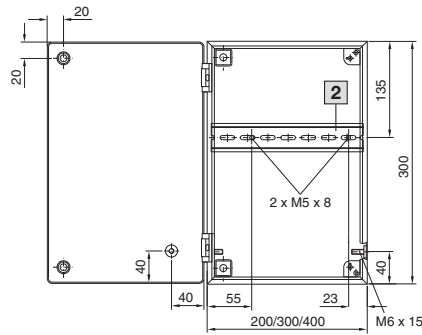

Enclosures

Stainless steel

Bus enclosures BG

BG 1558.010, BG 1559.010

BG 1583.010, BG 1584.010, BG 1585.010

1 Only for BG 1559.010

2 Support rail TS 35/7.5

i.L. = Clearance width