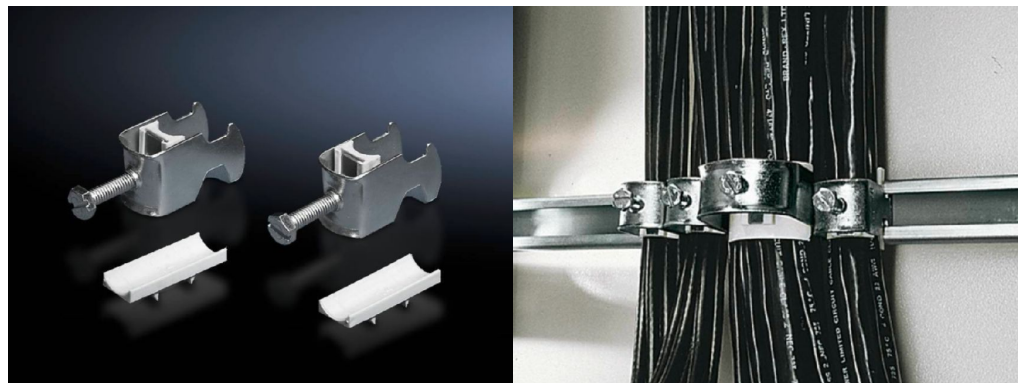

Rittal – The System.

Faster – better – everywhere.

Cable clamps for C rails – DK 7097.260

Date : Oct 15, 2019

ENCLOSURES

POWER DISTRIBUTION

CLIMATE CONTROL

IT INFRASTRUCTURE

SOFTWARE & SERVICES

FRIEDHELM LOH GROUP

Cable clamps for C rails – DK 7097.260

created: 15.10.2019 build on www.rittal.com/uk-en

Product description

Description: For attaching the cables to the C rails.

Material: Sheet steel

Surface finish: Zinc-plated

Supply includes: Plastic insert

Product features

Packs of: 25 pc(s).

Weight/pack: 1.28 kg

Copper weight (kg per piece): 0

EAN: 4028177193185

Customs tariff number: 73269098