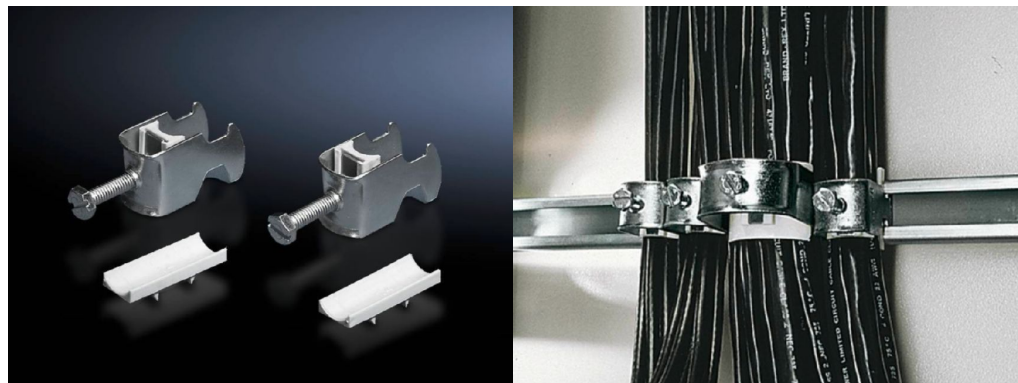

## Cable clamps for C rails – DK 7097.000

Date : Feb 21, 2019

ENCLOSURES

POWER DISTRIBUTION

CLIMATE CONTROL

IT INFRASTRUCTURE

SOFTWARE & SERVICES

FRIEDHELM LOH GROUP

# Cable clamps for C rails – DK 7097.000

created: 21.02.2019 build on www.rittal.com/uk-en

## Product description

**Description:** For attaching the cables to the C rails.

**Material:** Sheet steel

**Surface finish:** Zinc-plated

**Supply includes:** Plastic insert