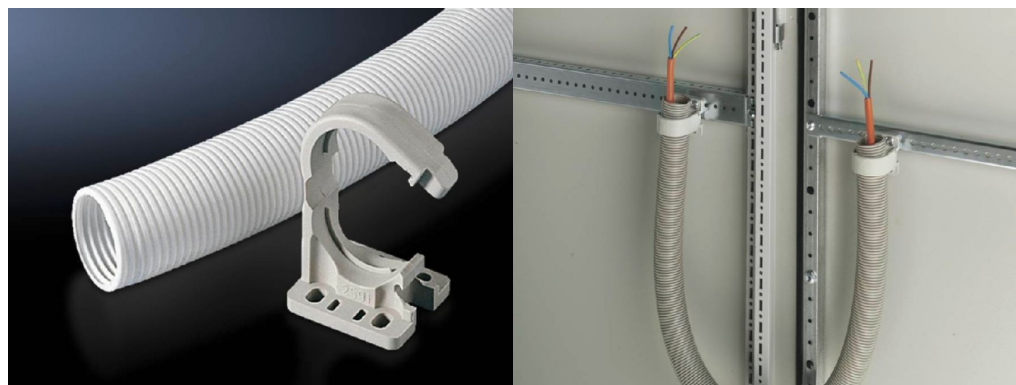

SOFTWARE & SERVICES

FRIEDHELM LOH GROUP

Cable conduit – SZ 2589.000

created: 12.01.2017 build on www.rittal.com/uk-en

Product description

Description: For secure cable routing e.g. from the enclosure or mounting plate to the door. Attachment facility for standard commercially available cable ties is provided on the cable conduit holder, so that cables may be attached upon entry to/exit from the cable conduit.

Material: Polythene

Supply includes: 1 roll = 25 m

Product features

Dimensions: Length: 25 m

Internal diameter: 29 mm

Packs of: 1 pc(s).

Weight/pack: 2.96 kg

EAN: 4028177028845