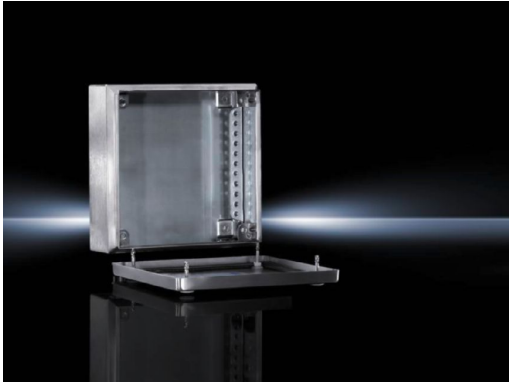

Rittal – The System.

Faster – better – everywhere.

► Terminal boxes KL Stainless steel – KL 1521.010

Date : May 31, 2016

ENCLOSURES

POWER DISTRIBUTION

CLIMATE CONTROL

IT INFRASTRUCTURE

SOFTWARE & SERVICES

FRIEDHELM LOH GROUP

Terminal boxes KL Stainless steel – KL 1521.010

created : 31.05.2016 build on www.rittal.com/uk-en

Product description

Material: Enclosure: Stainless steel 1.4301 (AISI 304)
Cover: Stainless steel 1.4301 (AISI 304), all-round foamed-in PU seal

Surface finish: Enclosure and cover: Brushed, grain 180

**Protection category
IP to IEC 60 529:** IP 66

**Protection category
NEMA:** NEMA 4X

IK Code: IK08

Supply includes: Enclosure with cover
Quick-release fastener including plastic bushes