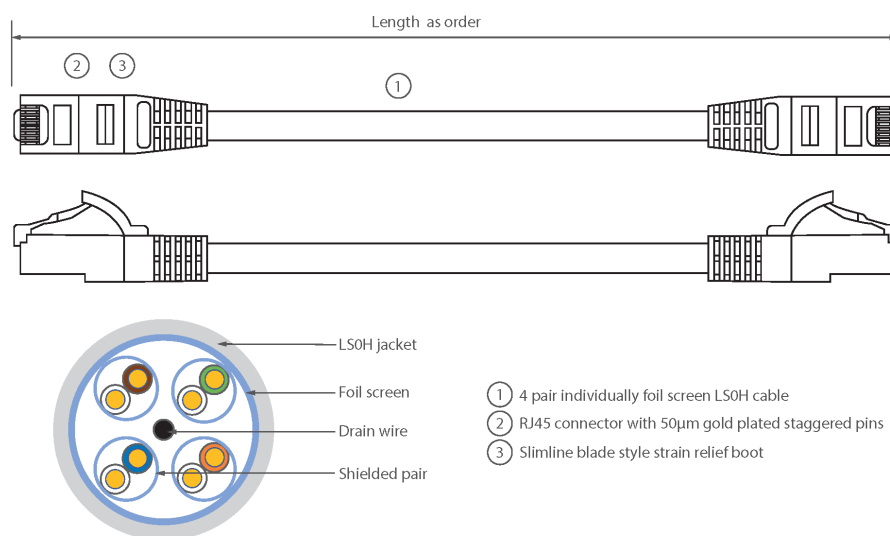

Each Excel Category 6A patch leads consists of 4 twisted pairs of 26AWG stranded copper wires, an aluminium/polyester foil tape provides an individual screen for each pair. These pairs are then cabled together, with different lay lengths to ensure optimum performance. Staggered pin RJ45 Screened plugs, terminate the cable, and each lead is fitted with colour coded slimline moulded boots, suitable for use in high density router or switch blades.

Product Specifications

Feature	Values
Cable type	F/FTP
Category	6A (IEC)
Length	20 m
Type of connector connection 1	RJ45 8(8)
Type of connector connection 2	RJ45 8(8)
Outer sheath colour	Grey
Strain relief boot	Moulded-on
Lockable	no
Strain relief boot colour	Grey
Flame retardant version	yes
Cable construction	1x4

Excel Cat6A Patch Lead F/FTP Shielded LSOH Blade Booted 20 m Grey

Item Code: 100-543

excel
without compromise.

AWG-size	26
Pin assignment	1:1

Product drawing

Standards

Applicable standard	Detail
ISO/IEC 11801-1:2017	Information technology - Generic cabling for customer premises: Part 1 General Requirements
EN 50173-1:2018	Information technology. Generic cabling systems - General requirements
ANSI/TIA 568-2.D	Balanced Twisted-Pair Telecommunications Cabling and Components Standards
IEC 61156-5:2009+AMD1:2012 CSV	Multicore and symmetrical pair/quad cables for digital communications - Part 5: Symmetrical pair/quad cables with transmission characteristics up to 1 000 MHz - Horizontal floor wiring - Sectional specification
IEC 60332-1-2:2004	Tests on electric and optical fibre cables under fire conditions. Test for vertical flame propagation for a single insulated wire or cable. Procedure for 1 kW pre-mixed flame
IEC 61034-2:2005+A1:2013	Measurement of smoke density of cables burning under defined conditions - Part 2: Test procedure and