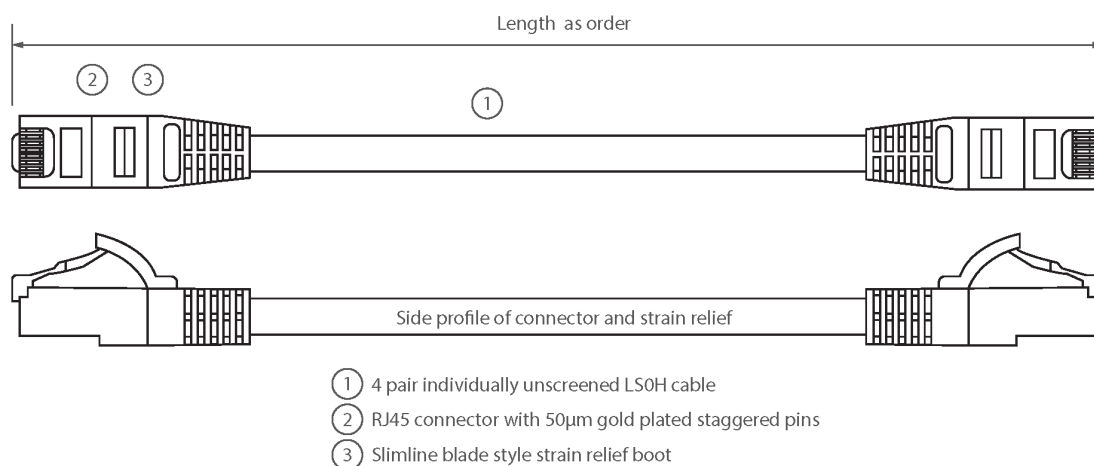

✕ LSOH outer sheath

✕ Individually packaged

✕ "Stepped" RJ45 connector pins

✕ T568B wiring

✕ CIBSE TM65 Embodied Carbon: 0.218 kg CO2e

## Product Specifications

Feature	Values
Cable type	U/UTP
Category	6
Length	1 m
Type of connector connection 1	RJ45 8(8)
Type of connector connection 2	RJ45 8(8)
Outer sheath colour	Yellow
Strain relief boot	Moulded-on
Lockable	no
Strain relief boot colour	Yellow
Flame retardant version	yes

# Excel Cat6 Patch Lead U/UTP Unshielded LSOH Blade Booted 1 m Yellow

Item Code: 100-330

**excel**  
without compromise.

Cable construction	1x4
AWG-size	24
Pin assignment	1:1

## Product drawing