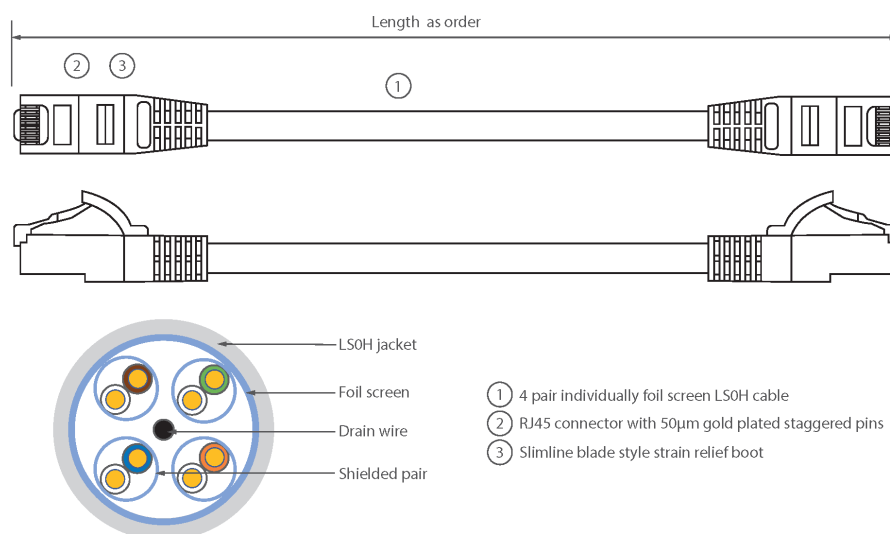

Each Excel Category 6A patch lead consists of 4 twisted pairs of 26AWG stranded copper wires, an aluminium/polyester foil tape provides an individual screen for each pair. These pairs are then cabled together, with different lay lengths to ensure optimum performance. Staggered pin RJ45 Screened plugs, terminate the cable, and each lead is fitted with colour coded slimline moulded boots, suitable for use in high density router or switch blades.

Product Specifications

Feature	Values
Cable type	F/FTP
Category	6A (IEC)
Length	0.5 m
Type of connector connection 1	RJ45 8(8)
Type of connector connection 2	RJ45 8(8)
Outer sheath colour	Blue
Strain relief boot	Moulded-on
Lockable	no
Strain relief boot colour	Blue
Flame retardant version	yes

Excel Cat6A Patch Lead F/FTP Shielded LSOH Blade Booted 0.5m Blue

Item Code: 100-220

excel
without compromise.

Cable construction	1x4
AWG-size	26
Pin assignment	1:1

Product drawing

Standards

Applicable standard	Detail
ISO/IEC 11801-1:2017	Information technology - Generic cabling for customer premises: Part 1 General Requirements
EN 50173-1:2018	Information technology. Generic cabling systems - General requirements
ANSI/TIA 568-2.D	Balanced Twisted-Pair Telecommunications Cabling and Components Standards
IEC 61156-5:2009+AMD1:2012 CSV	Multicore and symmetrical pair/quad cables for digital communications - Part 5: Symmetrical pair/quad cables with transmission characteristics up to 1 000 MHz - Horizontal floor wiring - Sectional specification
IEC 60332-1-2:2004	Tests on electric and optical fibre cables under fire conditions. Test for vertical flame propagation for a single insulated wire or cable. Procedure for 1 kW pre-mixed flame
IEC 61034-2:2005+A1:2013	Measurement of smoke density of cables burning under