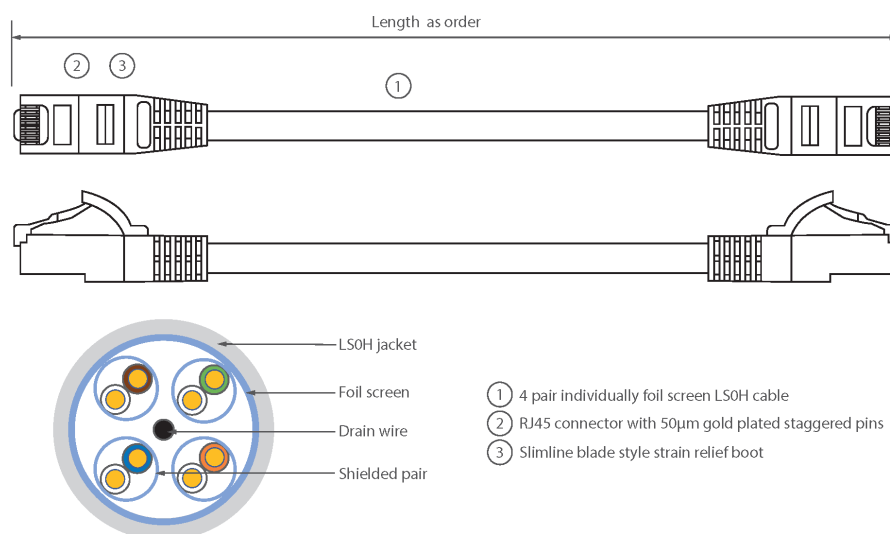

Each Excel Category 6A patch lead consists of 4 twisted pairs of 26AWG stranded copper wires, an aluminium/polyester foil tape provides an individual screen for each pair. These pairs are then cabled together, with different lay lengths to ensure optimum performance. Staggered pin RJ45 Screened plugs, terminate the cable, and each lead is fitted with colour coded slimline moulded boots, suitable for use in high density router or switch blades.

Product Specifications

Feature	Values
Cable type	F/FTP
Category	6A (IEC)
Length	2 m
Type of connector connection 1	RJ45 8(8)
Type of connector connection 2	RJ45 8(8)
Outer sheath colour	Green
Strain relief boot	Moulded-on
Lockable	no
Strain relief boot colour	Green
Flame retardant version	yes

Excel Cat6A Patch Lead F/FTP Shielded LSOH Blade Booted 2 m Green

Item Code: 100-171

Cable construction	1x4
AWG-size	26
Pin assignment	1:1

Product drawing

Standards

Applicable standard	Detail
ISO/IEC 11801-1:2017	Information technology - Generic cabling for customer premises: Part 1 General Requirements
EN 50173-1:2018	Information technology. Generic cabling systems - General requirements
ANSI/TIA 568-2.D	Balanced Twisted-Pair Telecommunications Cabling and Components Standards
IEC 61156-5:2009+AMD1:2012 CSV	Multicore and symmetrical pair/quad cables for digital communications - Part 5: Symmetrical pair/quad cables with transmission characteristics up to 1 000 MHz - Horizontal floor wiring - Sectional specification
IEC 60332-1-2:2004	Tests on electric and optical fibre cables under fire conditions. Test for vertical flame propagation for a single insulated wire or cable. Procedure for 1 kW pre-mixed flame
IEC 61034-2:2005+A1:2013	Measurement of smoke density of cables burning under