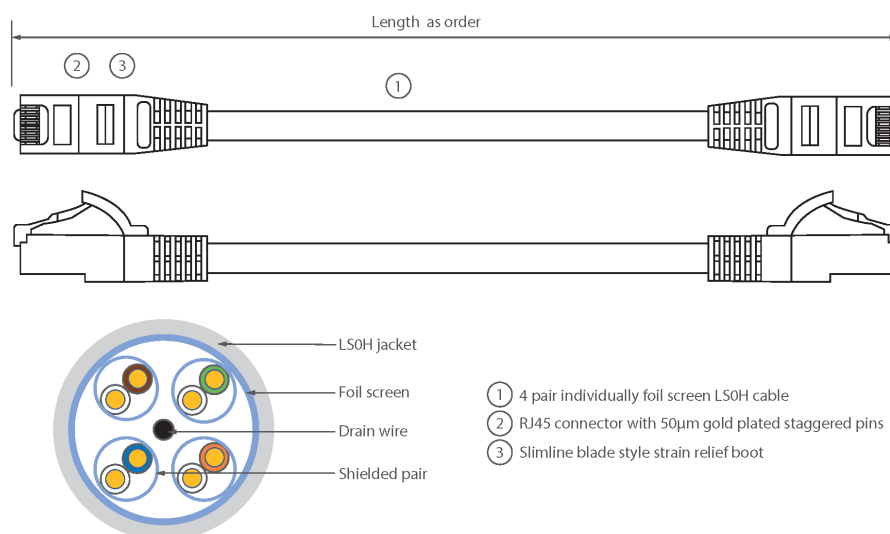

Each Excel Category 6A patch lead consists of 4 twisted pairs of 26AWG stranded copper wires, an aluminium/polyester foil tape provides an individual screen for each pair. These pairs are then cabled together, with different lay lengths to ensure optimum performance. Staggered pin RJ45 Screened plugs, terminate the cable, and each lead is fitted with colour coded slimline moulded boots, suitable for use in high density router or switch blades.

Product Specifications

Feature	Values
Cable type	F/FTP
Category	6A (IEC)
Length	5 m
Type of connector connection 1	RJ45 8(8)
Type of connector connection 2	RJ45 8(8)
Outer sheath colour	Blue
Strain relief boot	Moulded-on
Lockable	no
Strain relief boot colour	Blue
Flame retardant version	yes

Excel Cat6A Patch Lead F/FTP Shielded LSOH Blade Booted 5 m Blue

Item Code: 100-160

excel
without compromise.

Cable construction	1x4
AWG-size	26
Pin assignment	1:1

Product drawing

Standards

Applicable standard	Detail
ISO/IEC 11801-1:2017	Information technology - Generic cabling for customer premises: Part 1 General Requirements
EN 50173-1:2018	Information technology. Generic cabling systems - General requirements
ANSI/TIA 568-2.D	Balanced Twisted-Pair Telecommunications Cabling and Components Standards
IEC 61156-5:2009+AMD1:2012 CSV	Multicore and symmetrical pair/quad cables for digital communications - Part 5: Symmetrical pair/quad cables with transmission characteristics up to 1 000 MHz - Horizontal floor wiring - Sectional specification
IEC 60332-1-2:2004	Tests on electric and optical fibre cables under fire conditions. Test for vertical flame propagation for a single insulated wire or cable. Procedure for 1 kW pre-mixed flame
IEC 61034-2:2005+A1:2013	Measurement of smoke density of cables burning under