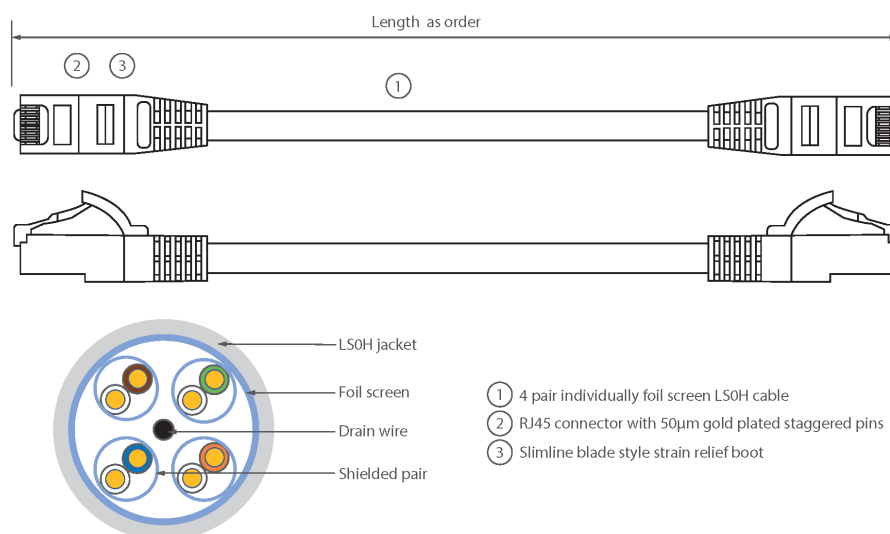

Each Excel Category 6A patch lead consists of 4 twisted pairs of 26AWG stranded copper wires, an aluminium/polyester foil tape provides an individual screen for each pair. These pairs are then cabled together, with different lay lengths to ensure optimum performance. Staggered pin RJ45 Screened plugs, terminate the cable, and each lead is fitted with colour coded slimline moulded boots, suitable for use in high density router or switch blades.

Product Specifications

Feature	Values
Cable type	F/FTP
Category	6A (IEC)
Length	3 m
Type of connector connection 1	RJ45 8(8)
Type of connector connection 2	RJ45 8(8)
Outer sheath colour	Blue
Strain relief boot	Moulded-on
Lockable	no
Strain relief boot colour	Blue
Flame retardant version	yes

Excel Cat6A Patch Lead F/FTP Shielded LSOH Blade Booted 3 m Blue

Item Code: 100-158

excel
without compromise.

Cable construction	1x4
AWG-size	26
Pin assignment	1:1

Product drawing

Standards

Applicable standard	Detail
ISO/IEC 11801-1:2017	Information technology - Generic cabling for customer premises: Part 1 General Requirements
EN 50173-1:2018	Information technology. Generic cabling systems - General requirements
ANSI/TIA 568-2.D	Balanced Twisted-Pair Telecommunications Cabling and Components Standards
IEC 61156-5:2009+AMD1:2012 CSV	Multicore and symmetrical pair/quad cables for digital communications - Part 5: Symmetrical pair/quad cables with transmission characteristics up to 1 000 MHz - Horizontal floor wiring - Sectional specification
IEC 60332-1-2:2004	Tests on electric and optical fibre cables under fire conditions. Test for vertical flame propagation for a single insulated wire or cable. Procedure for 1 kW pre-mixed flame
IEC 61034-2:2005+A1:2013	Measurement of smoke density of cables burning under