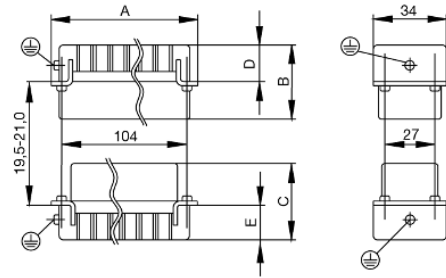

Data sheet

**HDC insert
HDC HE 24 MS**

Weidmüller Interface GmbH & Co. KG
Klingenbergstraße 16
D-32758 Detmold
Germany
Fon: +49 5231 1429-0
Fax: +49 5231 14292083
www.weidmueller.com

Drawings