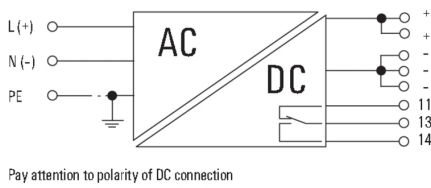

Data sheet

PROmax
PRO MAX 240W 24V 10A

Weidmüller Interface GmbH & Co. KG
Klingenbergstraße 16
D-32758 Detmold
Germany
Fon: +49 5231 1429-0
Fax: +49 5231 14292083
www.weidmueller.com

Drawings

Electric symbol