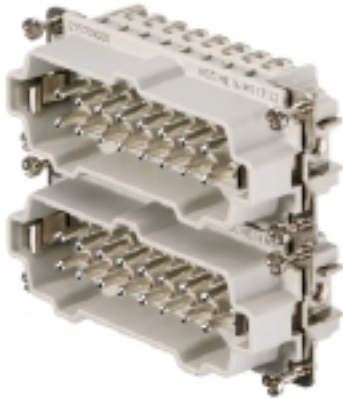

HDC insert HDC HE 16 MS 17-32

Weidmüller Interface GmbH & Co. KG
 Klingenbergstraße 16
 D-32758 Detmold
 Germany
 Fon: +49 5231 1429-0
 Fax: +49 5231 14292083
 www.weidmueller.com

For the screw connection, the wire connection level is designed as a screw element. All screw connection elements are equipped with wire protection (with the exception of size 1).

Screw connection

General ordering data

Type	HDC HE 16 MS 17-32
Order No.	1215700000
Version	HDC insert, Male, 500 V, 16 A, No. of poles: 16, Screw connection, Size: 6
GTIN (EAN)	4008190056360
Qty.	1 pc(s).

Dimensions

Height of plug	35.7 mm	Total length base	84.5 mm
----------------	---------	-------------------	---------

General data

Conductor cross-section	2.5 mm ²	Insulating material	PC glass-fibre reinforced (UL-listed and railway-certified)
Insulating material group	IIIa	Insulation resistance	10 ¹⁰ Ω
Material	Copper alloy	Max. torque for main contact	0.55 Nm
Min. torque for main contact	0.5 Nm	No. of poles	16
Plugging cycles, silver	≥ 500	Pollution severity	3
Rated current (DIN EN 61984)	16 A	Rated impulse voltage (DIN EN 61984)	6 kV
Rated voltage (DIN EN 61984)	500 V	Rated voltage according to UL/CSA	600 V AC/DC
Series	HE	Size	6
Surface finish	Silver passivated	Type	Male
UL 94 flammability rating	V-0	Volume resistance	≤ 2mΩ