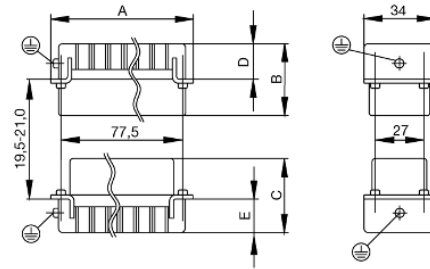

Data sheet

**HDC insert
HDC HE 16 MS 17-32**

Weidmüller Interface GmbH & Co. KG
Klingenbergstraße 16
D-32758 Detmold
Germany
Fon: +49 5231 1429-0
Fax: +49 5231 14292083
www.weidmueller.com

Drawings