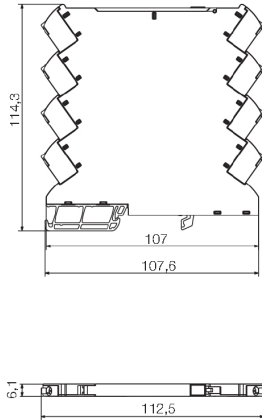

Data sheet

**ACT20M
ACT20M-UI-AO-S**

Weidmüller Interface GmbH & Co. KG
Klängenbergstraße 16
D-32758 Detmold
Germany
Fon: +49 5231 1429-0
Fax: +49 5231 14292083
www.weidmueller.com

Drawings

screenshot, setup temperature input with FDT2 / DTM software