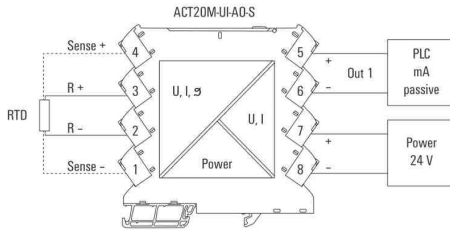

**ACT20M
ACT20M-UI-AO-S**

Weidmüller Interface GmbH & Co. KG
Klingenbergstraße 16
D-32758 Detmold
Germany
Fon: +49 5231 1429-0
Fax: +49 5231 14292083
www.weidmueller.com

Drawings

connection example