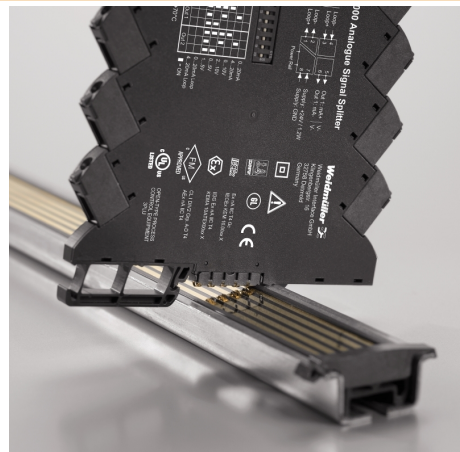

The power supply is simply snapped onto the CH20M DIN rail bus for fast and easy installation.

The power can be supplied using any ACT20M module (for up to 20 devices) or a separate ACT20 supply module (for up to 200 devices).

Drawings

connection example

connection example

connection example

connection example

connection example

Power supply via the rail bus (housing example)

Data sheet