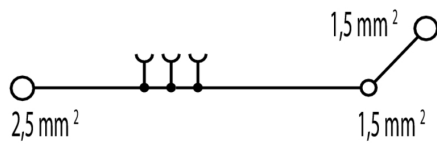

Data sheet

W-Series
WDU 2.5/1.5/ZR

Weidmüller Interface GmbH & Co. KG
Klingenbergstraße 16
D-32758 Detmold
Germany
Fon: +49 5231 1429-0
Fax: +49 5231 14292083
www.weidmueller.com

Drawings