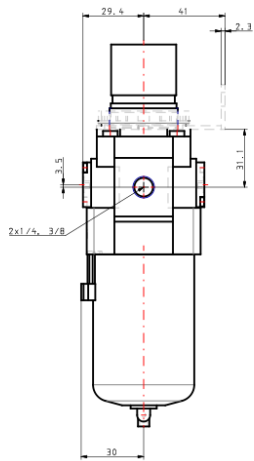

AW30-F03BE-B

Data Sheet

Standard Specifications

Made to Order 1	None
Body Size	30
Backflow Function	None
Thread	G
Port	3/8
Option	B + E
Semi-standard 1	Standard
Semi-standard 2	Standard
Made to Order 2	None
Weight	0.437 kg

Dimensions

Specifications are subject to change without prior notice and any obligation on the part of the manufacturer.

Related Products

AL30-F03-A
AL10-60-A, Lubricator

VHS30-F03B
VHS20/30/40/50, Pressure Relief 3 Port Valve w/Locking Holes (Single Action)