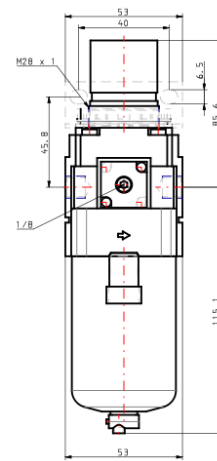

AW30-F03BE-B

Data Sheet

Standard Specifications

Made to Order 1	None
Body Size	30
Backflow Function	None
Thread	G
Port	3/8
Option	B + E
Semi-standard 1	Standard
Semi-standard 2	Standard
Made to Order 2	None
Weight	0.437 kg

Dimensions

Specifications are subject to change without prior notice and any obligation on the part of the manufacturer.

Related Products

AL30-F03-A
AL10-60-A, Lubricator

VHS30-F03B
VHS20/30/40/50, Pressure Relief 3 Port Valve w/Locking Holes (Single Action)