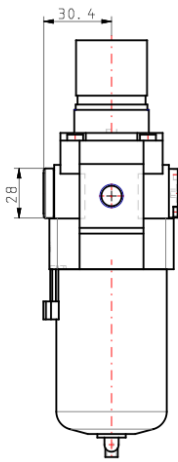

AW30-F03BE-B

Data Sheet

Standard Specifications

Made to Order 1	None
Body Size	30
Backflow Function	None
Thread	G
Port	3/8
Option	B + E
Semi-standard 1	Standard
Semi-standard 2	Standard
Made to Order 2	None
Weight	0.437 kg

Dimensions

Specifications are subject to change without prior notice and any obligation on the part of the manufacturer.

Related Products

AL30-F03-A
AL10-60-A, Lubricator

VHS30-F03B
VHS20/30/40/50, Pressure Relief 3 Port Valve w/Locking Holes (Single Action)