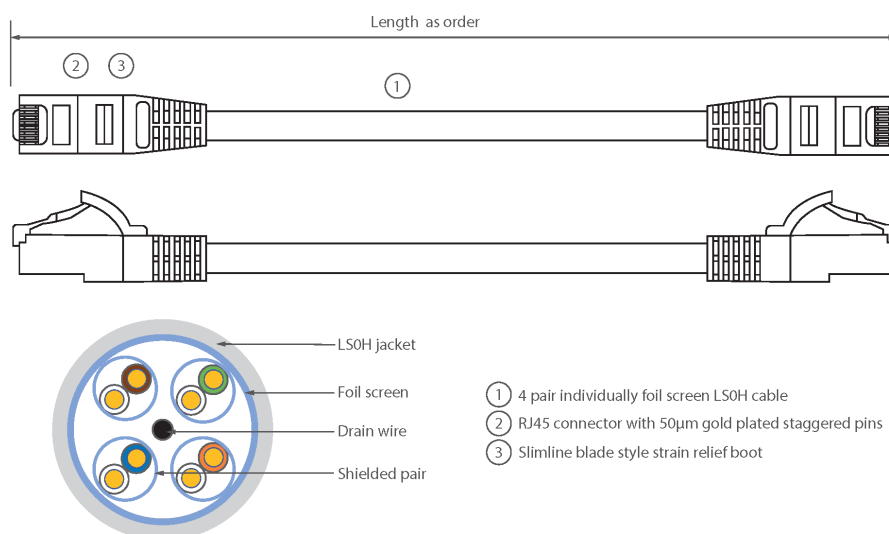

Each Excel Category 6A patch lead consists of 4 twisted pairs of 26AWG stranded copper wires, an aluminium/polyester foil tape provides an individual screen for each pair. These pairs are then cabled together, with different lay lengths to ensure optimum performance. Staggered pin RJ45 Screened plugs, terminate the cable, and each lead is fitted with colour coded slimline moulded boots, suitable for use in high density router or switch blades.

Product Specifications

Feature	Values
Cable type	F/FTP
Category	6A (IEC)
Length	3 m
Type of connector connection 1	RJ45 8(8)
Type of connector connection 2	RJ45 8(8)
Outer sheath colour	Grey
Strain relief boot	Moulded-on
Lockable	no
Strain relief boot colour	Grey
Flame retardant version	yes

Excel Cat6A Patch Lead F/FTP Shielded LSOH Blade Booted 3 m Grey

Item Code: 100-153

excel
without compromise.

Cable construction	1x4
AWG-size	26
Pin assignment	1:1

Product drawing

Standards

Applicable standard	Detail
ISO/IEC 11801-1:2017	Information technology - Generic cabling for customer premises: Part 1 General Requirements
EN 50173-1:2018	Information technology. Generic cabling systems - General requirements
ANSI/TIA 568-2.D	Balanced Twisted-Pair Telecommunications Cabling and Components Standards
IEC 61156-5:2009+AMD1:2012 CSV	Multicore and symmetrical pair/quad cables for digital communications - Part 5: Symmetrical pair/quad cables with transmission characteristics up to 1 000 MHz - Horizontal floor wiring - Sectional specification
IEC 60332-1-2:2004	Tests on electric and optical fibre cables under fire conditions. Test for vertical flame propagation for a single insulated wire or cable. Procedure for 1 kW pre-mixed flame
IEC 61034-2:2005+A1:2013	Measurement of smoke density of cables burning under