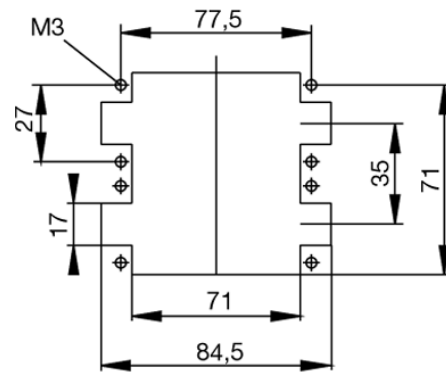

**General ordering data**

Type	HDC HD 40 FC
Order No.	<a href="#">1601730000</a>
Version	HDC insert, Female, 250 V, 10 A, No. of poles: 40, Crimp connection, Size: 6
GTIN (EAN)	4008190022006
Qty.	1 pc(s).

**Dimensions**

Height of socket	35 mm	Total length base	84.5 mm
------------------	-------	-------------------	---------

**General data**

Conductor cross-section	2.5 mm <sup>2</sup>	Insulating material	PC glass-fibre reinforced (UL-listed and railway-certified)
Insulating material group	IIIa	Insulation resistance	10 <sup>10</sup> Ω
Material	Copper alloy	No. of poles	40
Plugging cycles, gold	≥ 500	Plugging cycles, silver	≥ 500
Pollution severity	3	Rated current (DIN EN 61984)	10 A
Rated impulse voltage (DIN EN 61984)	4 kV	Rated voltage (DIN EN 61984)	250 V
Rated voltage according to UL/CSA	600 V AC/DC	Series	HD
Size	6	Surface finish	Silver passivated, gold
Type	Female	UL 94 flammability rating	V-0
Volume resistance	≤ 4mΩ		

**Drawings**