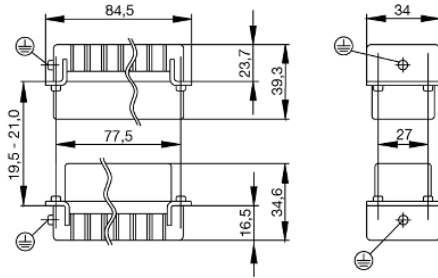

**General ordering data**

Type	HDC HD 40 FC
Order No.	<a href="#">1601730000</a>
Version	HDC insert, Female, 250 V, 10 A, No. of poles: 40, Crimp connection, Size: 6
GTIN (EAN)	4008190022006
Qty.	1 pc(s).

**Dimensions**

Height of socket	35 mm	Total length base	84.5 mm
------------------	-------	-------------------	---------

**General data**

Conductor cross-section	2.5 mm <sup>2</sup>	Insulating material	PC glass-fibre reinforced (UL-listed and railway-certified)
Insulating material group	IIIa	Insulation resistance	10 <sup>10</sup> Ω
Material	Copper alloy	No. of poles	40
Plugging cycles, gold	≥ 500	Plugging cycles, silver	≥ 500
Pollution severity	3	Rated current (DIN EN 61984)	10 A
Rated impulse voltage (DIN EN 61984)	4 kV	Rated voltage (DIN EN 61984)	250 V
Rated voltage according to UL/CSA	600 V AC/DC	Series	HD
Size	6	Surface finish	Silver passivated, gold
Type	Female	UL 94 flammability rating	V-0
Volume resistance	≤ 4mΩ		

**Product information**

Descriptive text ordering data	Please use this insert type doubled for size 10 (80-pole). We recommend the use of guide pins and sockets.
Descriptive text accessories	Accessories, see chapter J - Tools, see chapter K

**Drawings**