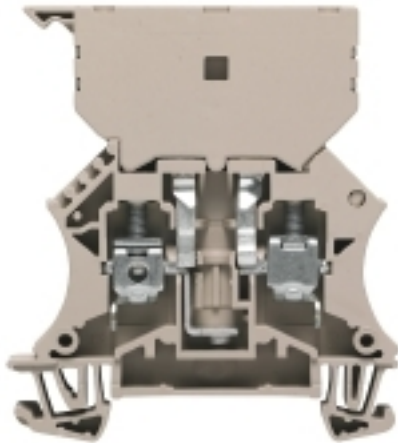

**W-Series
WSI 6/2 GZ/DEF63**

Weidmüller Interface GmbH & Co. KG
Klingenbergstraße 16
D-32758 Detmold
Germany
Fon: +49 5231 1429-0
Fax: +49 5231 14292083
www.weidmueller.com

Klippon® Connect with clamping yoke Technology

The high reliability and variety of designs of the terminal blocks with clamping yoke connections make planning easier and optimises operational safety. Klippon® Connect provides a proven response to a range of different requirements.

General ordering data

Type	WSI 6/2 GZ/DEF63
Order No.	1014000000
Version	W-Series, Fuse terminal, Rated cross-section: 6 mm², Screw connection
GTIN (EAN)	4008190006723
Qty.	25 pc(s).